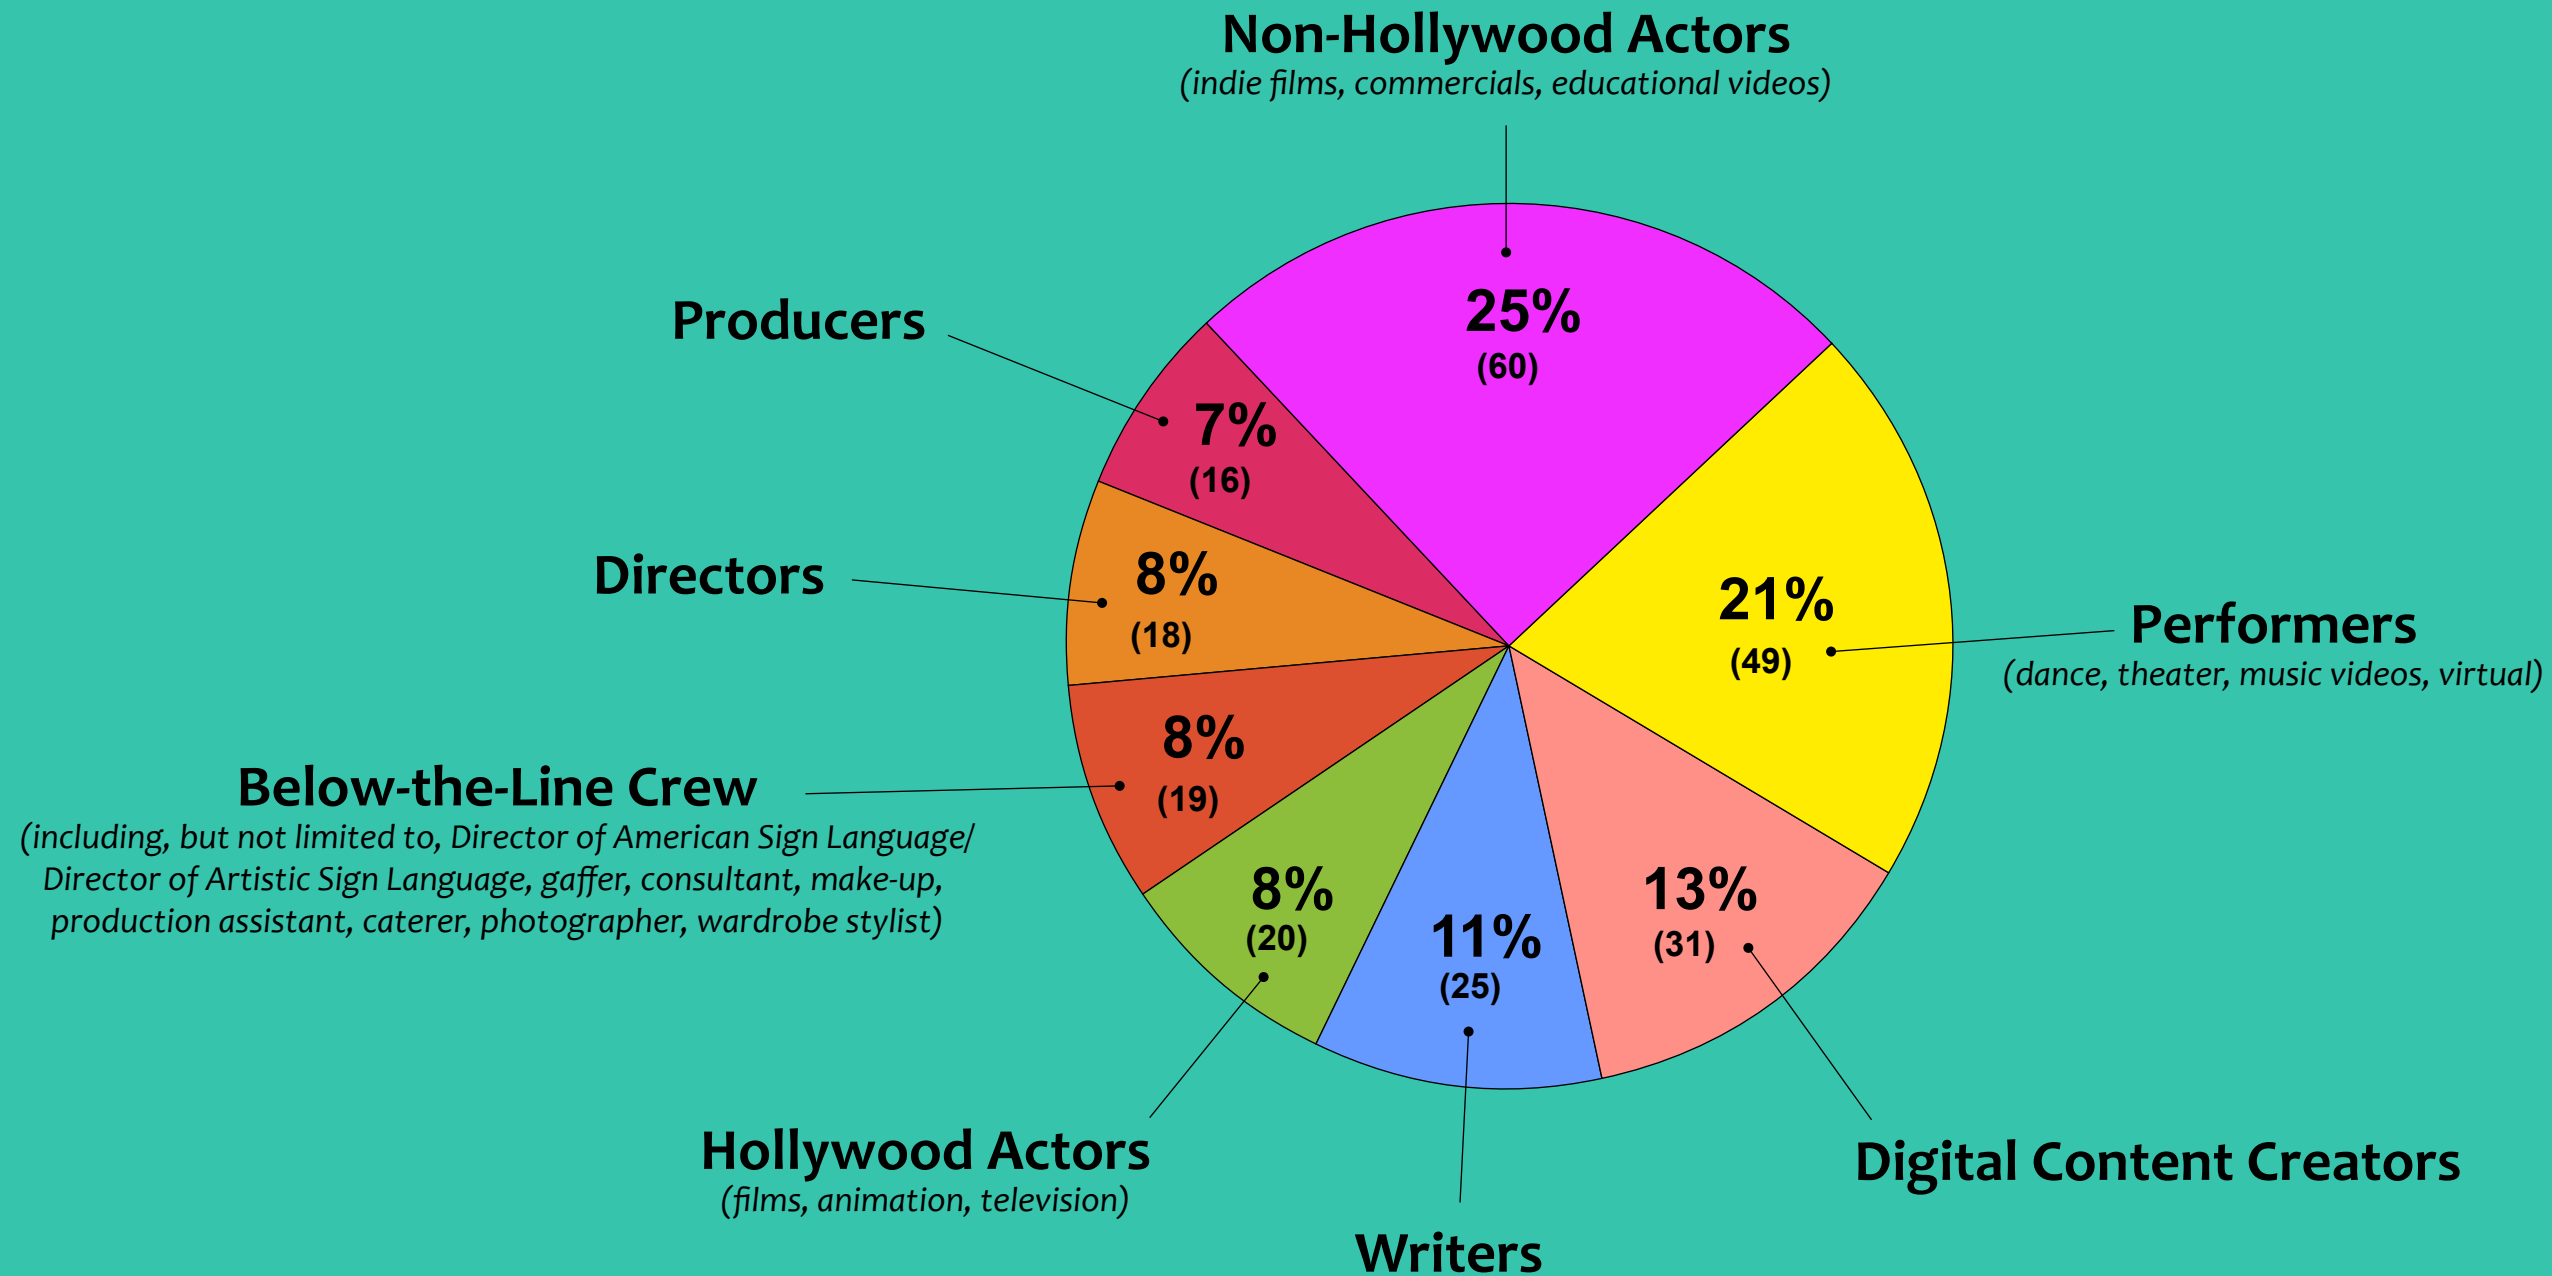

THE RISE OF BIPOC DEAF TALENT® CREATIVES

Percentage* (and number) of creatives in each category

*Percentage total not equaling to 100% due to rounding.

Source: Data compiled by Jade Bryan/Deaf Talent® Casting, July 2022.®