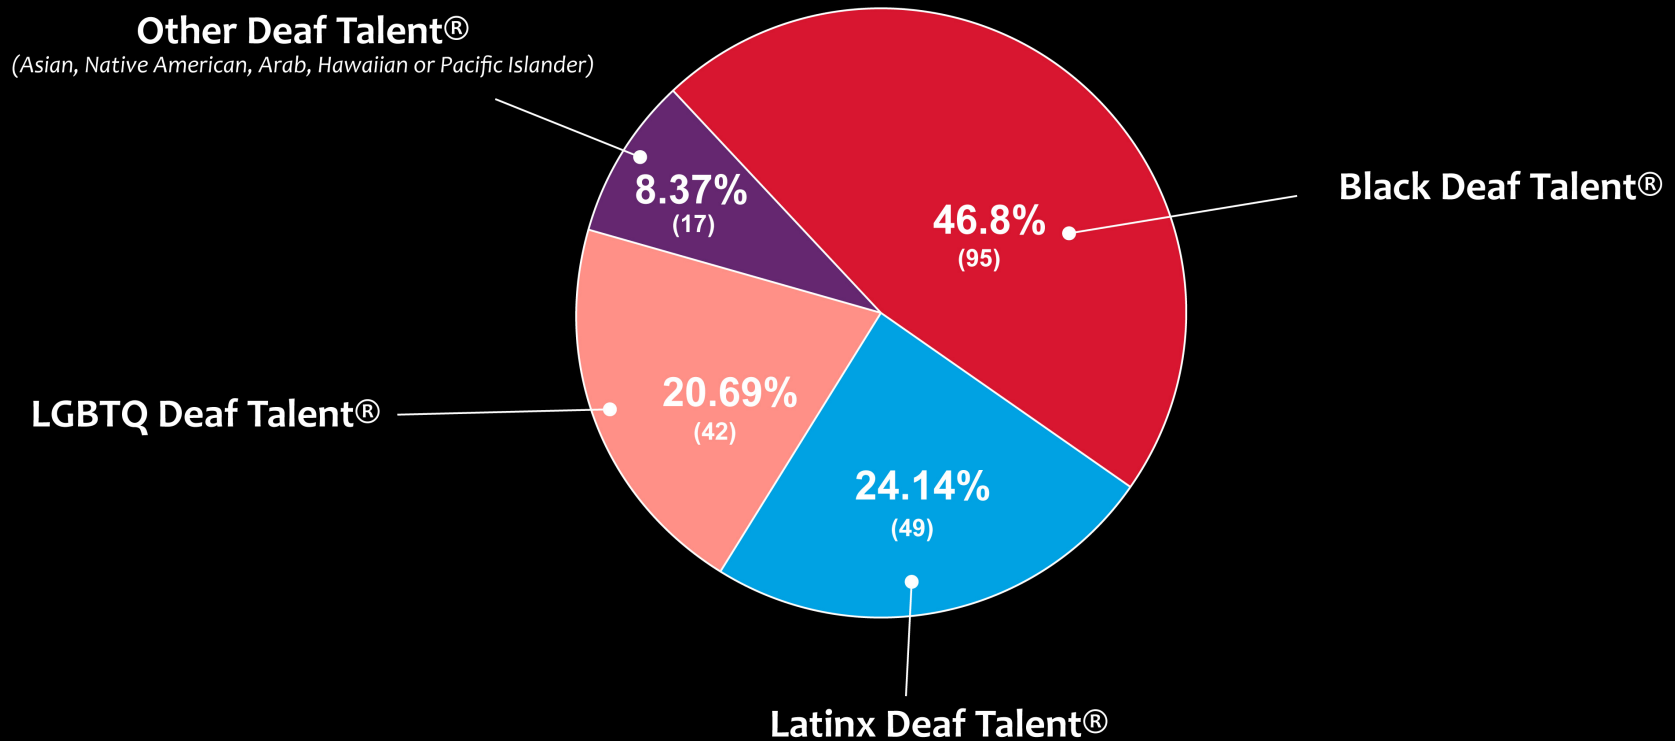

THE RISE OF BIPOC DEAF TALENT® CREATIVES

Percentage (and number) of creatives in each category

Source: Data compiled by Jade Bryan/Deaf Talent® Casting, July 2022.°

www.deaftalent-entertainment.com